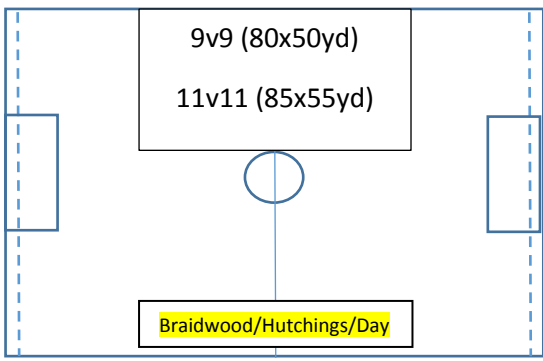

Stockcross Layout looking from pavilion

- 2 x 11v11 pitches
- 3 x 9v9 pitches
- 3 x 7v7 pitches
- 14 teams